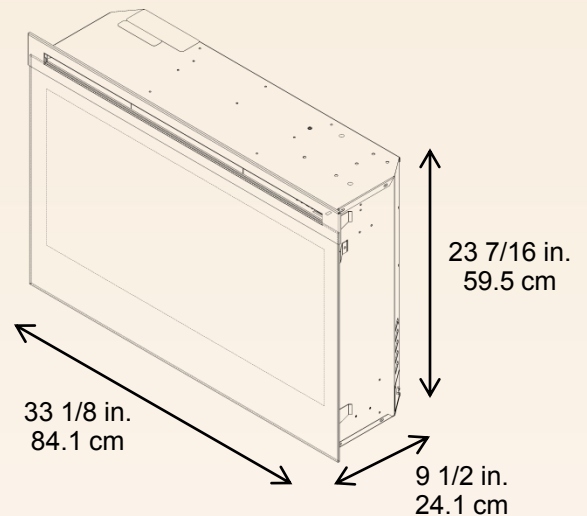

The world leader in electric fireplaces.

33" Self-trimming Electric Firebox

DFG3033

Product Description

- 120 volt plug-in widescreen electric firebox with thermostat controlled fan-forced heater
- Patented electric flame technology
- Light shines and reflects off the asymmetrical-sized glass pieces creating an effect that is as alluring as it is contemporary
- Year-round comfort - operates with flame only or flame and heat
- Clean, self-trimming design – no separate trim required
- Adjustable interior light and flame speed control
- 120 Volts / 1,000 Watts / 3,415 BTU

Includes multi-function remote control

Model #	Description	lbs / kg	UPC	Wty. [†]	Carton Dimensions (W x H x D)		Cube	
					Inches	cm	ft ³	m ³
DFG3033	33" self-trimming widescreen electric firebox with glass ember bed.	60.4 / 27.5	781052 061316	5 yr.	37.3 x 27.6 x 13	94.6 x 70.1 x 33	7.7	0.22